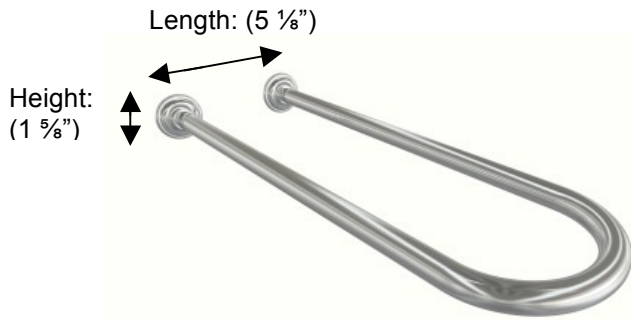

KINGSTON

66377 Double Perpendicular Towel Rail

Depth: (14 1/8")

Center to Center: ()

Ø Backplate: (1 5/8")

Description:

Double Perpendicular Towel Rail

Finishes:

-  CR – Chrome
-  PV – Polished Brass
-  UB – Unlacquered Brass
-  NI – Polished Nickel
-  ES – Satin Nickel
-  GD – Gold

Material:

Brass

Method of Fixing:

Direct to wall

Country of Origin:	Portugal
---------------------------	----------

All Dimensions are approximate